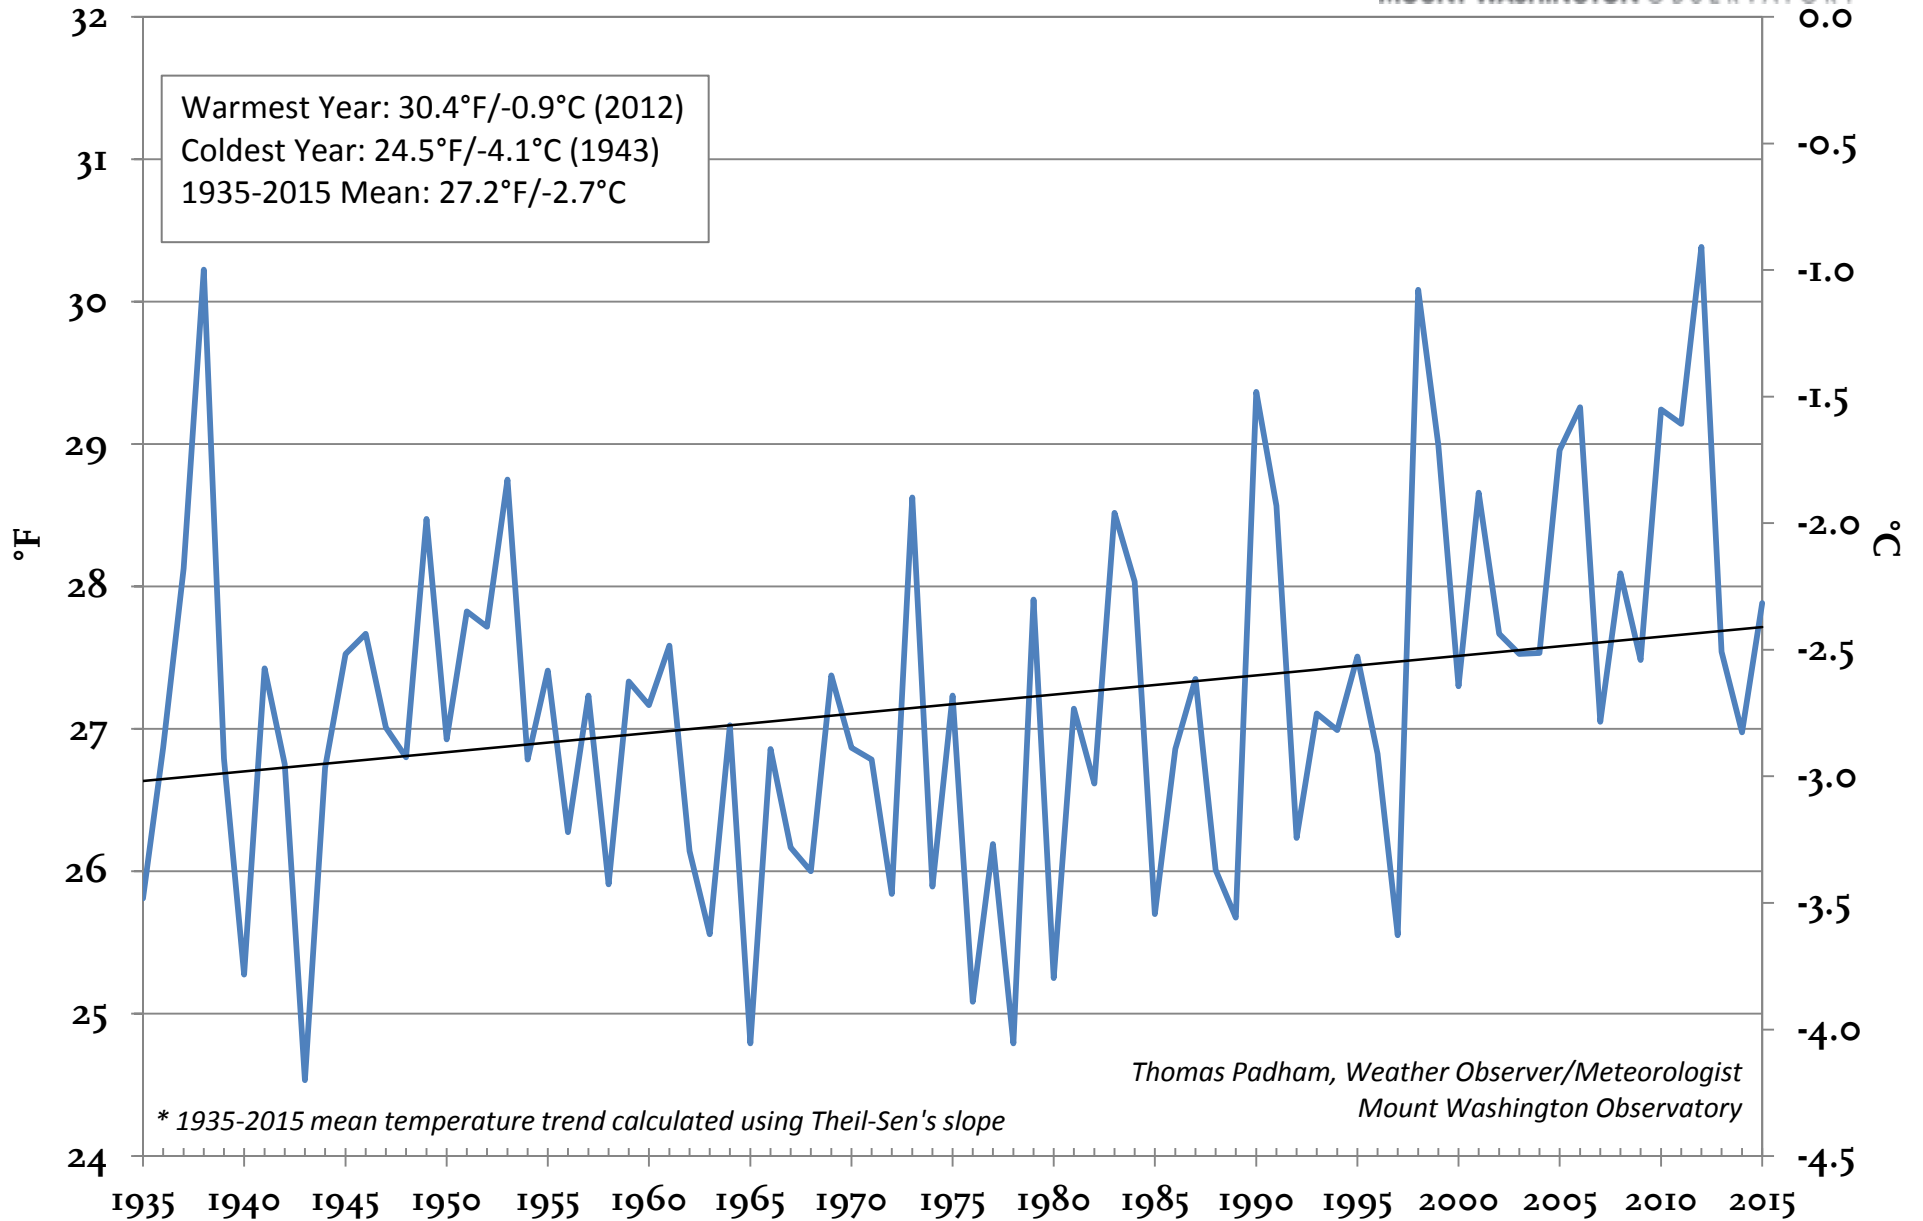

Mount Washington, NH Mean Annual Temperature 1935-2015

Thomas Padham, Weather Observer/Meteorologist
Mount Washington Observatory

* 1935-2015 mean temperature trend calculated using Theil-Sen's slope